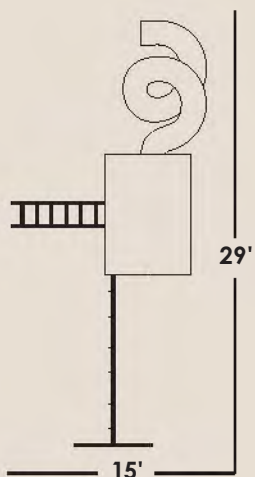

3' recommended play area on all sides.

#340

CLASSIC DELUXE

Included Features

- **5'x7'-5" High Classic Tower**
 - 1 Canopy
 - 1-5' Ladder
 - 1-2' Ladder
 - 1 Super Tall Railing
 - 1-7' Spiral Slide
 - 1 Fire mans Pole
 - 1 Climbing Pole
 - 1 Captains Wheel
 - 1 Set Hand Rails
 - 1 Set Hand Grips
 - 1 Sandbox Cover
- **3 Position-8' High Beam**
 - 2 Swings
 - 1 Trapeze