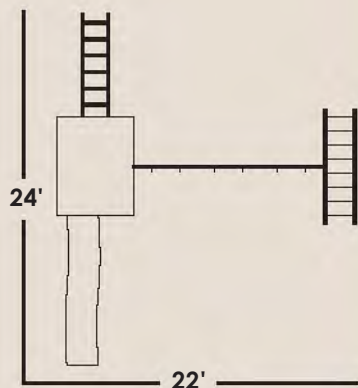

SPECS:

Size: 18' x 21'

Border: 78"

Rubber Mulch: 1,720 lb.

- 2" thick

3' recommended play area on all sides.

White
(Vinyl)

Blue
(Poly)