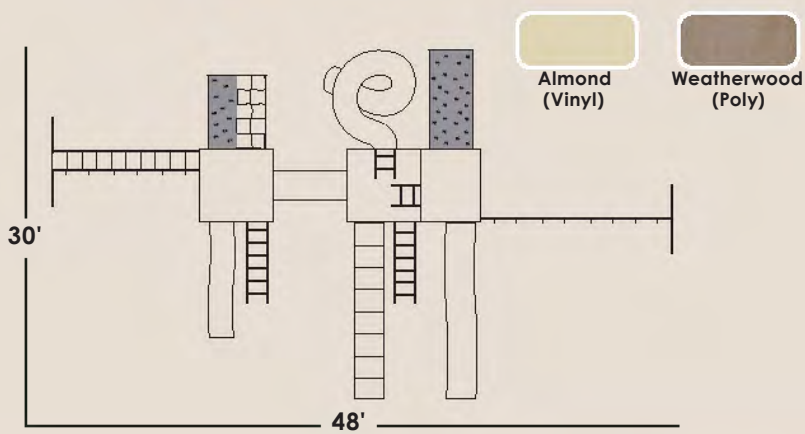

3' recommended play area on all sides.

White
(Vinyl)

Blue
(Poly)

#905

THE WEAVER COMBO

3' recommended play area on all sides.

Included Features

- **5'x5'-5'&7' High Classic Double Tower**
 - 1 Poly Roof
 - 1-12' Gangplank
 - 1-7' Rockwall
 - 1-2' Ladder
 - 1-5' Ladder
 - 1-14' Scoop Slide
 - 1-7' Turbo Slide
 - 1-5' Tunnel Tube
- **5'x5'-5' High Cliff Climber**
 - 1 Safety Rail & Extended Posts for Tunnel Tube
 - 1 Super Tall Railing
 - 1 Poly Roof
 - 1-5' Ladder
 - 1-5' Rockwall-Cargo Net
 - 1-10' Scoop Slide
- **3 Position-8' High Beam**
 - 1 Baby Swing
 - 1 Trapeze
 - 1 Trapeze
 - 1 Buoy Ball Attachment
- **4 Position-10' High Beam**
 - 4 Swings