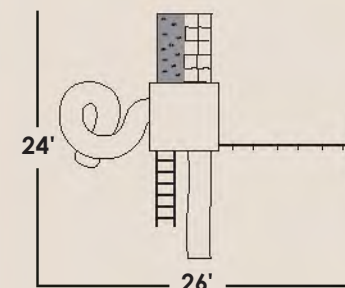

3' recommended play area on all sides.