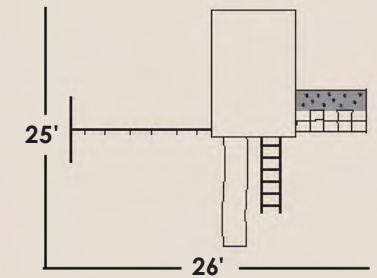

3' recommended play area on all sides.

* This Playhouse is Prebuilt. Your site must be accessible with a 10' wide gate to back up to your site to unload.