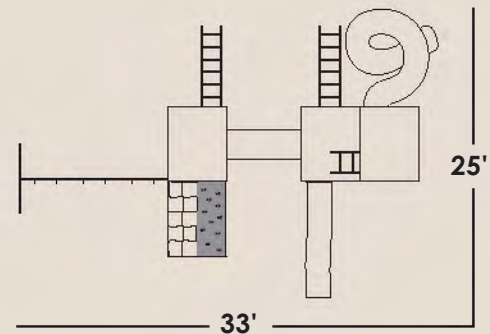

#910

THE CHALLENGER COMBO

Standard Shingles
- Driftwood -

Cliff Climber Series

Back View

Included Features

- **4'x5' Splitlevel Playhouse**
 - 1 Playhouse Door
 - 3 Windows
 - 1-5' Ladder
 - 5' Tunnel Tube
 - Safety Rail & Extended Posts for Tunnel Tube
 - 10' Wave Slide
 - 7' Turbo Slide
- **4'x5'-5' High Cliff Climber**
 - 1 Canopy
 - 1-5' Ladder
 - 1 Set Hand Rails
 - Closure Rail
 - 5' Rockwall-Cargo Net
- **3 Position-8' High Beam**
 - 2 Swings
 - 1 Trapeze