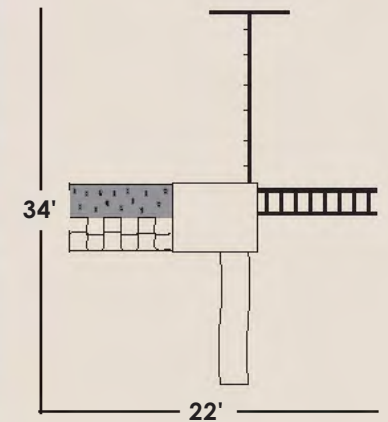

3' recommended play area on all sides.

Almond
(Vinyl)

Maroon
(Poly)