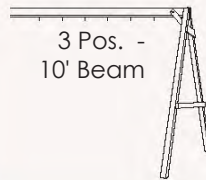

Shingles - driftwood (standard)
\$100 upcharge for any other color
\$200 upcharge for metal roof

Swing Positions

2 Pos. -
8' Beam

4 Pos. -
12' Beam

3 Pos. -
10' Beam

Extension Past
A-Frame
Max Beam Length is 16'
Available - 3', 4', 5'