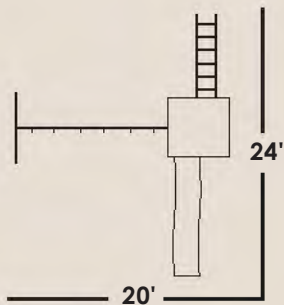

3' recommended play area on all sides.

Almond
(Vinyl)

Maroon
(Poly)