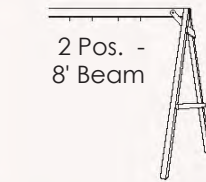

Shingles - driftwood (standard)
\$100 upcharge for any other color
\$200 upcharge for metal roof

Swing Positions

2 Pos. -
8' Beam

4 Pos. -
12' Beam

3 Pos. -
10' Beam

Extension Past
A-Frame
Max Beam Length is 16'
Available - 3', 4', 5'