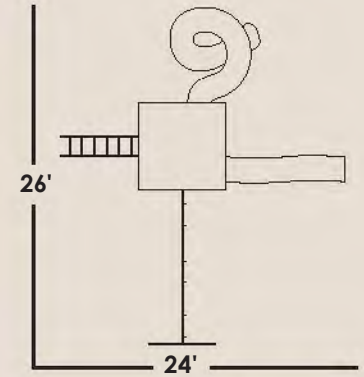

3' recommended play area on all sides.

White
(Vinyl)

Blue
(Poly)

#334

HIGH RIDER