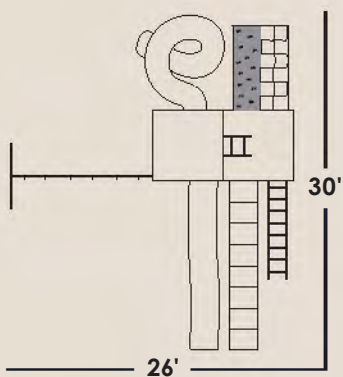

Included Features

- **5'x5'-5' High Cliff Climber**
  - 1 Canopy
  - 1-5' Ladder
  - 1-2' Ladder
  - 1-12' Gangplank
  - 1-5' Rockwall-Cargo Net
- **5x5-7' High Add on Deck**
  - 1 Canopy
  - 1-7' Turbo Slide
  - 1-14' Scoop Slide
- **3 Position-10' High Beam**
  - 2 Swings
  - 1 Trapeze

3' recommended play area on all sides.

White
(Vinyl)

Blue
(Poly)