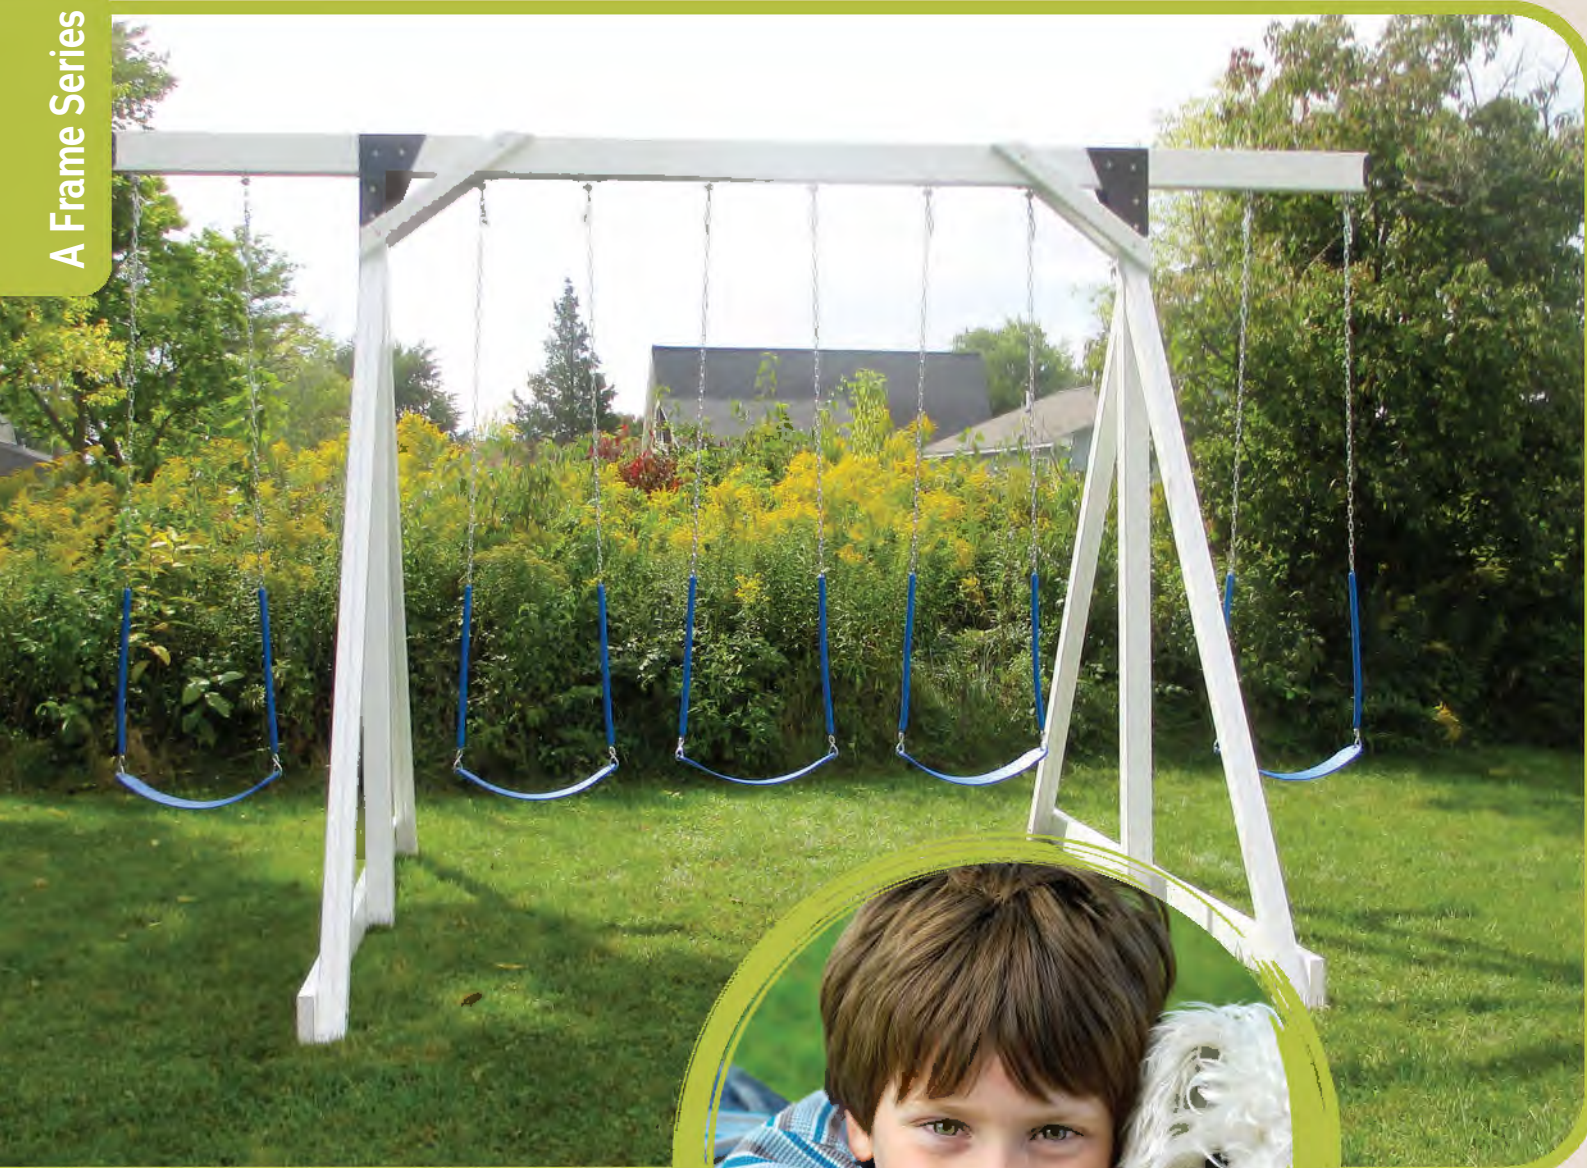

Included Features

- 5 Position-10' High Beam
- 3 Swings
- 2-3' Extensions
- 2 Swings

3' recommended play area on all sides.

White
(Vinyl)