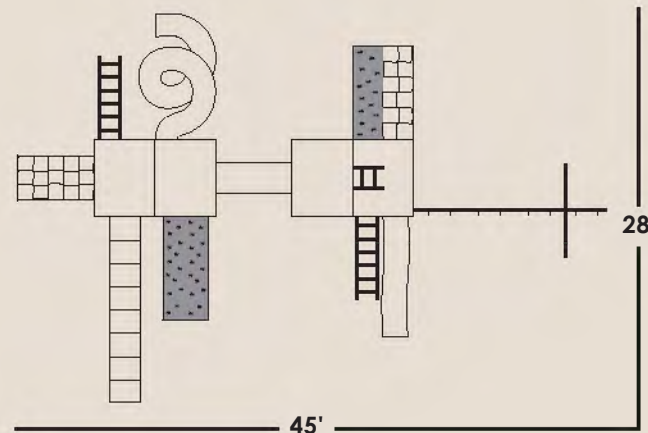

Included Features

- **4'x5'-5'&7' High Classic Double Tower**
  - 1 Poly Roof
  - 1-5' Ladder
  - 1-2' Ladder
  - 1-12' Gangplank
  - 1 Railing on Gangplank
  - 1 Set Hand Rail
  - 1 Set Hand Grips
  - 1-7' Climbing Rope
  - 1-7' Rockwall
  - 1-5' Cargo Net
  - 1-7' Turbo Slide
- **5'x5'-5' High Cliff Climber**
  - 1 Poly Roof
  - 1-5' Ladder
  - 1-2' Ladder
  - 1 Tire-Plastic
  - 2 Hand Grips
  - 1-5' Rockwall-Cargo Net
  - 1-10' Wave Slide
- **4'x5'-7' High Add on Deck**
  - 1 Poly Roof
  - 1-5' Tunnel Tube
- **3 Position-8' High Beam**
  - 1 Horse Glider & Adaptor
  - 2 Swings
- **3' Extension Past A-Frame**
  - Trapeze

3' recommended play area on all sides.