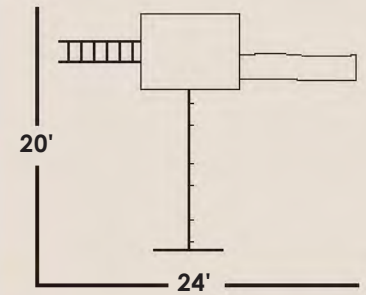

Included Features

- **4'x5'-5' High Classic Tower**
  - 1 Poly Roof
  - 1-5' Ladder
  - 1-10' Wave Slide
  - 1 Deluxe Base with Railing
  - 1-10' Wave Slide
  - 1 Set Handrails
  - 1 Set Hand Grips
- **3 Position-8' High Beam**
  - 1 Horse Glider & Adaptor
  - 1 Swing
  - 1 Trapeze

3' recommended play area on all sides.