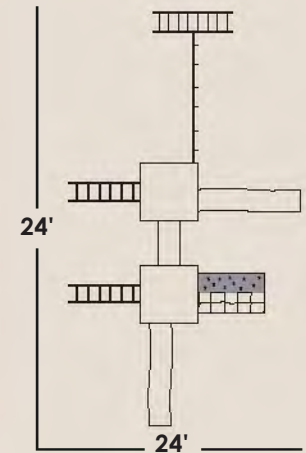

3' recommended play area on all sides.

* This Playhouse is Prebuilt. Your site must be accessible with a 10' wide gate to back up to your site to unload.

Included Features

- **4'x5'-5' High Cliff Climber**
 - 1 Canopy
 - 1-5' Ladder
 - 1-10' Wave Slide
 - 1-5' Rockwall-Cargo Net
 - 4 Flags
 - 1 Tire-Plastic
 - 1 5' Tunnel Tube
- **4'x5'-5' High Classic Tower**
 - 1 Canopy
 - 1-5' Ladder
 - 1-10' Wave Slide
 - 1 Solid Floor
 - 1 Picnic Table
- **3 Position-8' High Beam**
 - 2 Swings
 - 1 Trapeze
 - 1 Monkey Bar A-Frame