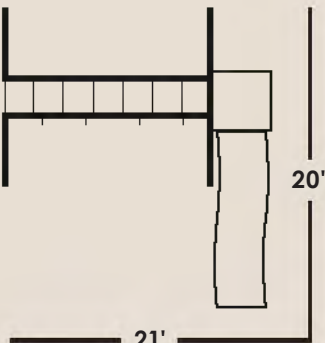

White
(Vinyl)

Included Features

- **2'x2' Monkey Bar Slide Stand**
 - 1-5' Ladder
 - 1-1' Wave Slide
- **2 Position-8' High Monkey Bar Beams**
 - 2 Swings

3' recommended play area on all sides.

#108

MONKEY BAR SLIDE STAND