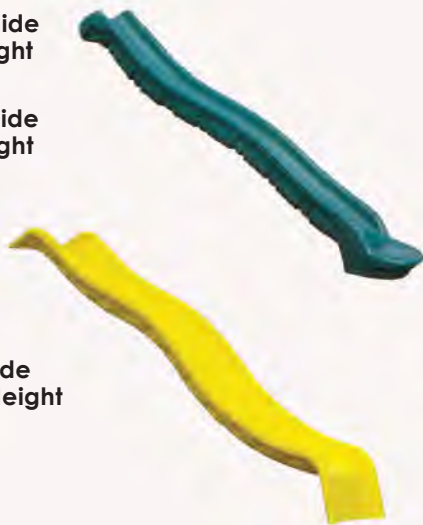

All plastic options are available in green, blue, yellow, or maroon.

Swing Options

Belt Swing

Baby Swing

Buoy Ball

Trapeze

Plastic Glider

Daisy Disc

Web Swing

Hammock Swing

Only Available in Colors Shown

Slide Options

10' Scoop Slide
5' Deck Height

14' Scoop Slide
7' Deck Height

10' Wave Slide
4'-5' Deck Height

Super Spiral Slide
5'-7' Deck Height

Turbo Slide
5'-7' Deck Height

5' Tunnel Tube

 This icon indicates a \$200 maroon upcharge.

For more information contact:

WEAVER PLAYSETS

For more information visit our website
weaverplaysets.com