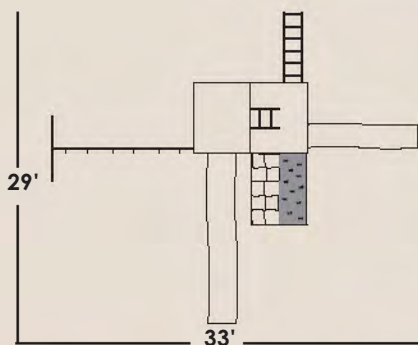

3' recommended play area on all sides.

Almond
(Vinyl)

Weatherwood
(Poly)

Included Features

- **4'x5'-5' High Cliff Climber**
  - 1 Canopy
  - 1-5' Ladder
  - 1-2' Ladder
  - 1-5' Rockwall-Cargo Net
  - 1-10' Wave Slide
  - 1 Tire-Plastic
- **4'x5'-7' Add on Deck**
  - 1 Canopy
  - 1-14' Scoop Slide
- **3 Position-10' High Beam**
  - 2 Swings
  - 1 Trapeze
  - 1 Buoy Ball Attachment

#610

TWIN PEAK CLIMBER