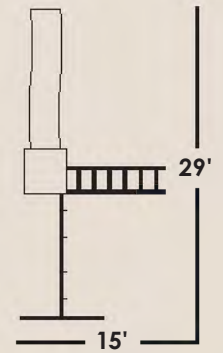

3' recommended play area on all sides.

White
(Vinyl)

Green
(Poly)