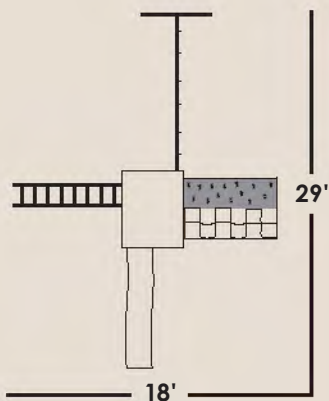

3' recommended play area on all sides.

Almond
(Vinyl)

Maroon
(Poly)

Included Features

- **4'x5'-5' High Cliff Climber**
 - 1 Canopy
 - 1-5' Ladder
 - 1-10' Wave Slide
 - 1-5' Rockwall-Cargo Net
 - 4 Flags
 - 1 Tire-Plastic
- **3 Position-8' Beam**
 - 2 Swings
 - 1 Trapeze