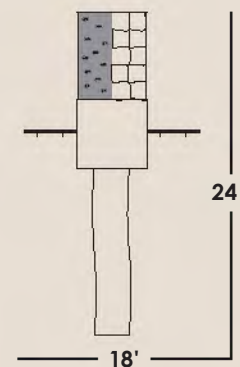

3' recommended play area on all sides.

White
(Vinyl)

Blue
(Poly)

#601

SMOKEY MOUNTAIN CLIMBER

Included Features

- **4'x5'-5' High Cliff Climber**
 - 1 Canopy
 - 1-10' Wave Slide
 - 1-5' Rockwall-Cargo Net
- **2 Position Space Saver Beam**
 - 2 Swings