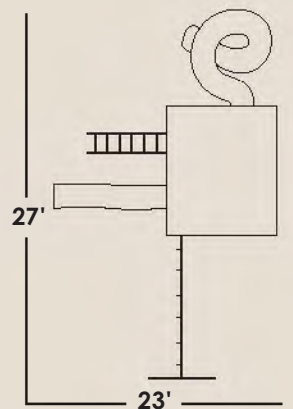

Standard Shingles
- Driftwood -

Included Features

- **6'x5' Playhouse with 3' Porch (6'x8')**
  - 1 Dormer
  - 1 Playhouse Door
  - 3 Windows
  - 1 Picnic Table-Built In
  - 1-5' Ladder
  - 1-10' Wave Slide
  - 1-7' Turbo Slide
  - 2 Hand Grips
- **3 Position-8' High Beam**
  - 2 Swings
  - 1 Trapeze

3' recommended play area on all sides.