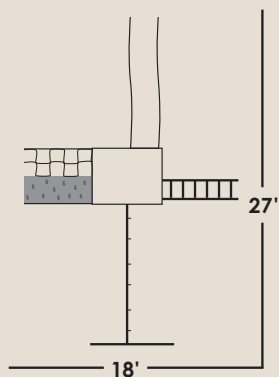

### SPECS:

Size: 18' x 27'

Border: 90'

Rubber Mulch: 2,209 lb.

- 2" thick

White  
(Vinyl)

Blue  
(Poly)

#601