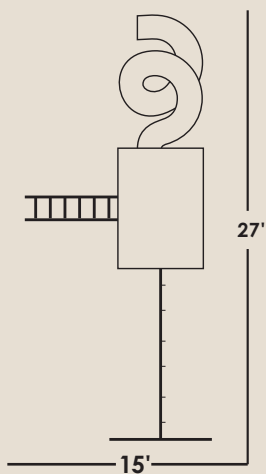

Standard Features

- 5'x7'-5" High Classic Tower
- Canopy
- 5' Ladder
- 2' Ladder
- Super Tall Railing
- 7' Spiral Slide
- Fire mans Pole
- Climbing Pole
- Hand Rail
- Hand Grips
- Sandbox Cover
- 3 Position-8' High Beam
- 2 Swings
- Trapeze

SPECS:

Size: 15' x 27'

Border: 84'

Rubber Mulch: 1,840 lb.

- 2" thick

Almond
(Vinyl)

Green
(Poly)

#303

KING CLASSIC