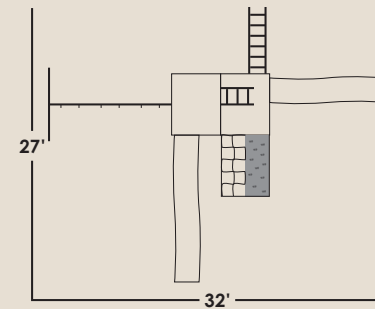

### SPECS:

Size: 27' x 32'  
 Border: 118'  
 Rubber Mulch: 3,922 lb.  
 • 2" thick