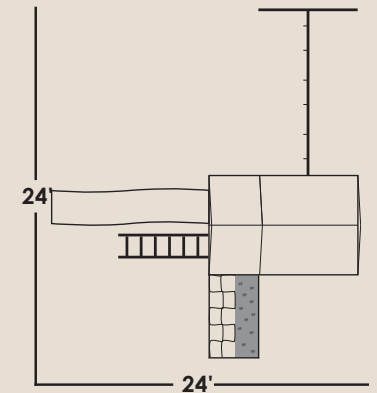

White
(Vinyl)

Green
(Poly)

* This Playhouse is Prebuilt. Your site must be accessible with a 10' wide gate to back up to your site to unload.

#304

SMARTSIDE PLAYHOUSE*

Playhouse Options on page 39