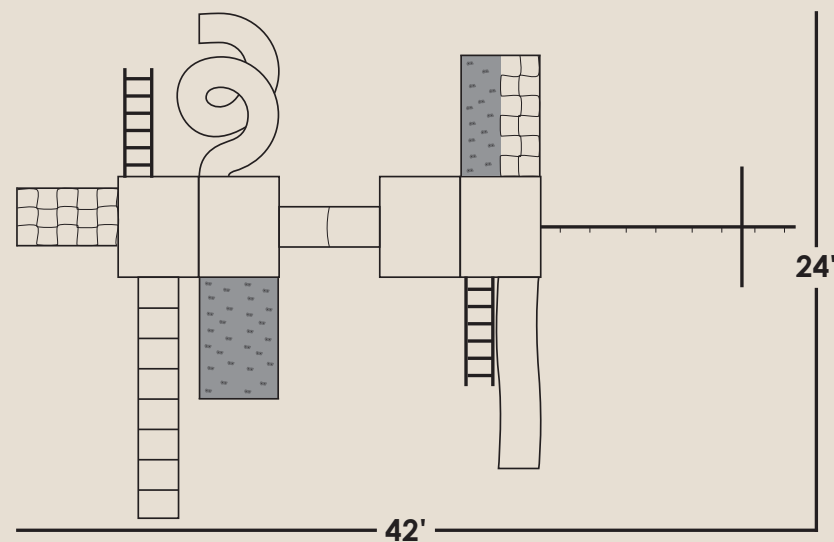

### SPECS:

Size: 24' x 42'

Border: 132'

Rubber Mulch: 4,584 lb.

•2" thick

Almond  
(Vinyl)

Blue  
(Poly)

#401