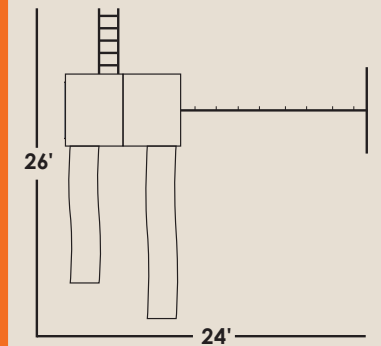

Almond
(Vinyl)

Weatherwood
(Poly)