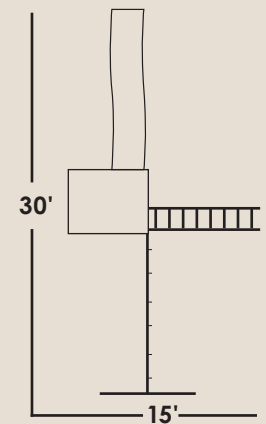

White
(Vinyl)

Green
(Poly)

#606

EAGLES NEST