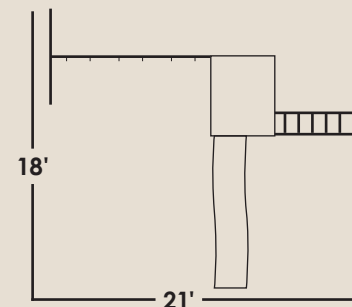

White
(Vinyl)

Green
(Poly)