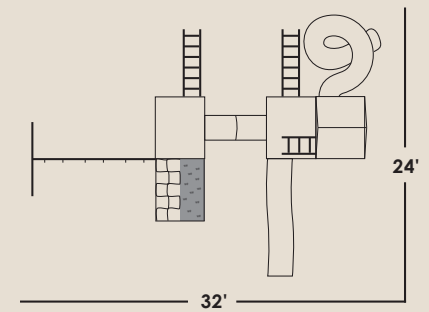

Playhouse Series

Standard Features

- 4'x5' Splitlevel Playhouse
- 4'x5'-5' High Cliff Climber
- 1 Playhouse Door
- 3 Windows
- Canopy
- 2-5' Ladder
- 10' Wave Slide
- 7' Turbo Slide
- 5' Tunnel Tube
- Safety Rail & Extended Posts for Tunnel Tube
- 2 Hand Rails
- Closure Rail
- 5' Rockwall-Cargo Net
- 3 Position-8' High Beam
- 2 Swings
- Trapeze

SPECS:

Size: 32' x 54'
Border: 112'
Rubber Mulch: 3,490 lb.
• 2" thick