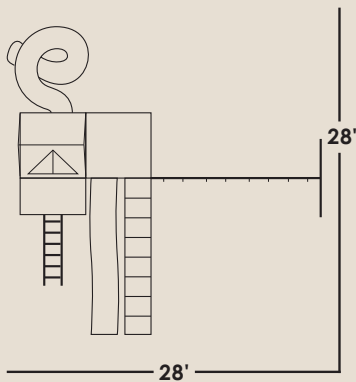

### Standard Features

- 5'x5'-7' High Playhouse with Dormer
- 5'x5'-7' Add on Deck
- 4'x5'-5' High Classic Tower
- 2 Playhouse Doors
- 2 Windows
- 7' Ladder
- 2 Set of Hand Grips
- 2 Set of Hand Rails
- 7' Turbo Slide
- 12' Gangplank
- 14' Scoop Slide
- Super Tall Railing
- 4 Position-8' High Beam
- Horse Glider & Adaptor
- Swing
- Trapeze
- Baby Swing

### SPECS:

Size: 28' x 28'

Border: 112'

Rubber Mulch: 3,563 lb.

- 2" thick

\*Clay  
(Vinyl)

Weatherwood  
(Poly)

\*add 10% more for clay  
to the base price