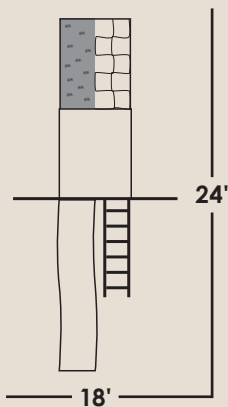

### SPECS:

Size: 18' x 24'

Border: 84'

Rubber Mulch: 1,963 lb.

- 2" thick

White  
(Vinyl)

Blue  
(Poly)

#504