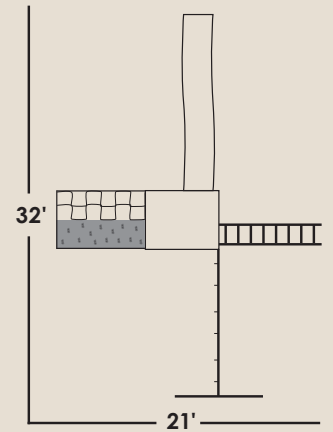

Almond
(Vinyl)

Maroon
(Poly)