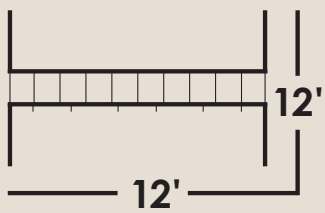

Almond
(Vinyl)

#703
Standard Features

- 3 Position-8' High Monkey Bar Beam with A Frame
- Monkey Bar End
- Horse Glider & Adaptor
- Baby Swing
- Swing

SPECS:
Size: 12' x 12'
Border: 48'
Rubber Mulch: 654 lb.
• 2" thick