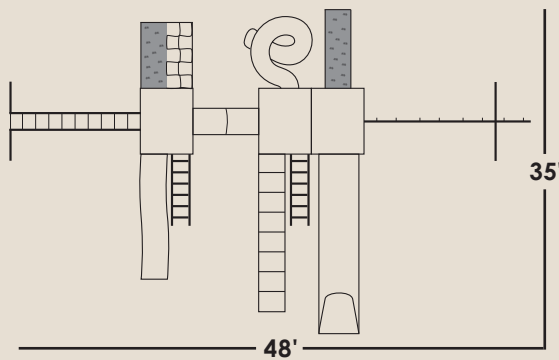

#### SPECS:

Size: 30' x 48'  
 Border: 156'  
 Rubber Mulch: 6,545 lb.  
 • 2" thick

#302

THE CHALLENGER COMBO

\*Shown with Commercial Grade Slides