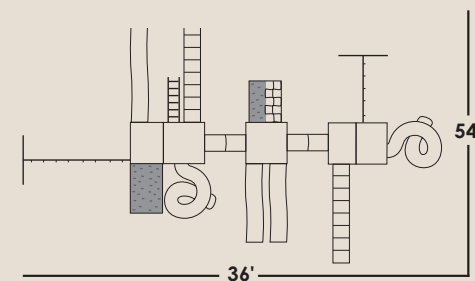

SPECS:

Size: 36' x 54'
Border: 180'
Rubber Mulch: 8,836 lb.

- 2" thick
- 5'x5' Classic 5'x7' High Double Tower
- Poly Roof
- 12' Gangplank
- 7' Turbo Slide
- Super Tall Railing
- 7' Rockwall
- 7' Climbing Rope
- 14' Scoop Slide
- Captains Wheel
- Sandbox Cover
- 4 Position-10' High Beam
- 4-Swings