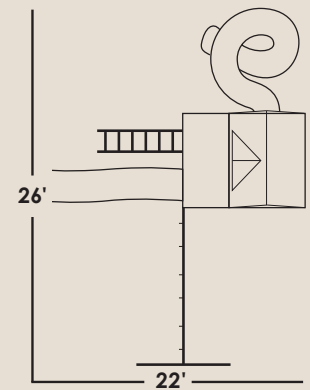

* This Playhouse is Prebuilt. Your site must be accessible with a 10' wide gate to back up to your site to unload.

White
(Vinyl)

Blue
(Poly)

#305

THE HIDEAWAY*

Playhouse Options on page 39