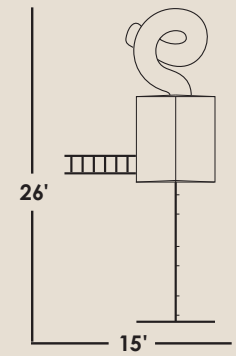

SPECS:

Size: 15' x 26'

Border: 82'

Rubber Mulch: 1,772 lb.

- 2" thick

Almond
(Vinyl)

Blue
(Poly)

#802

DIZZY DELIGHT