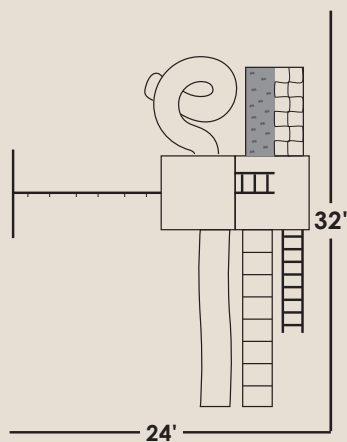

Standard Features

- 5'x5'-5' High Cliff Climber
- 5x5-7' High Add on Deck
- 2 Canopies
- 12' Gangplank
- 5' Rockwall-Cargo Net
- 7' Turbo Slide
- 14' Scoop Slide
- 3 Position-10' High Beam
- 2 Swings
- Trapeze

SPECS:

Size: 32' x 24'

Border: 112'

Rubber Mulch: 3,490 lb.

- 2" thick

White
(Vinyl)

Blue
(Poly)

#101

DOUBLE CLIMBER'S DELIGHT