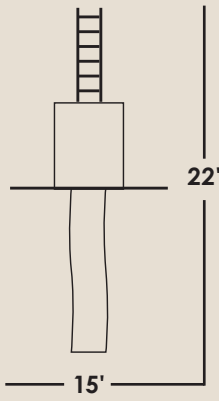

Standard Features

- 4'x5'-5' High Classic Tower
- Canopy
- 5' Ladder
- 10' Wave Slide
- 2 Position Space Saver Beam
- 2 Swings

SPECS:

Size: 15' x 22'

Border: 72'

Rubber Mulch: 1,410 lb.

- 2" thick