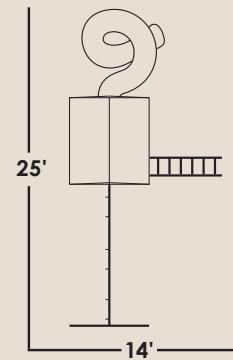

White
(Vinyl)

Green
(Poly)