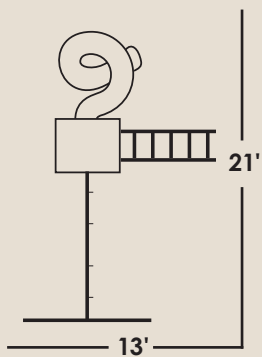

Standard Features

- 4'x4'-5' High Classic Tower
- Canopy
- 5' Ladder
- 5' Spiral Slide
- 2 Position-8' High Beam
- 2 Swings

SPECS:

Size: 13' x 21'

Border: 68"

Rubber Mulch: 1,240 lb.

- 2" thick