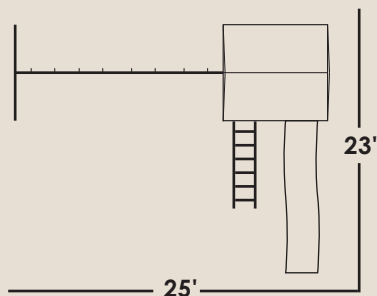

Standard Features

- 5'x8'-5' High Classic Tower
- Canopy
- 5' Ladder
- 14' Scoop Slide
- Hand Rail
- 4 Position-10' High Beam
- Horse Glider & Adaptor
- Baby Swing
- 2 Swings
- Beam Attachment for Custom High beam

SPECS:

Size: 23' x 25'

Border: 96'

Rubber Mulch: 2,613 lb.

- 2" thick