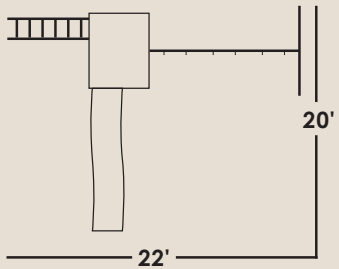

SPECS:

Size: 20' x 22'

Border: 84'

Rubber Mulch: 1,999 lb.

- 2" thick

*Clay
(Vinyl)

Maroon
(Poly)

*add 10% more for clay
to the base price

#704

HIGH RIDER