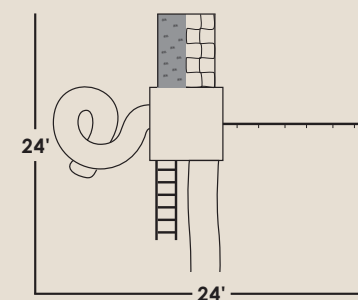

Almond
(Vinyl)

Green
(Poly)