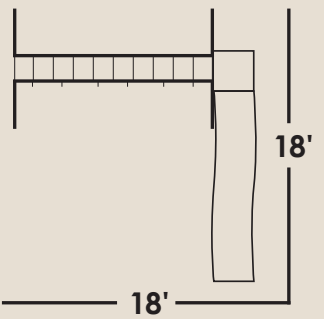

Standard Features

- 2'x2' Monkey Bar Slide Stand
- 1' Wave Slide
- 2 Position-8' High Monkey Bar Beams
- 2 Swings

SPECS:

- Size: 18' x 18'
- Border: 72'
- Rubber Mulch: 1,472 lb.
  - 2" thick

#503

MONKEY BAR SLIDE STAND