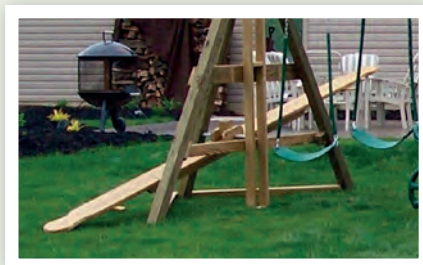

Flags
Blue, Green, Red and Yellow

Misc. Items

Swing Hanger

Rock Holds
Green or Blue

"A" Frame See-Saw

Specialty Play Sets

Our specialty play sets allow your child's imagination to soar and will keep them occupied for hours. Any of our one of these will be perfect for your church, park or your own back yard.